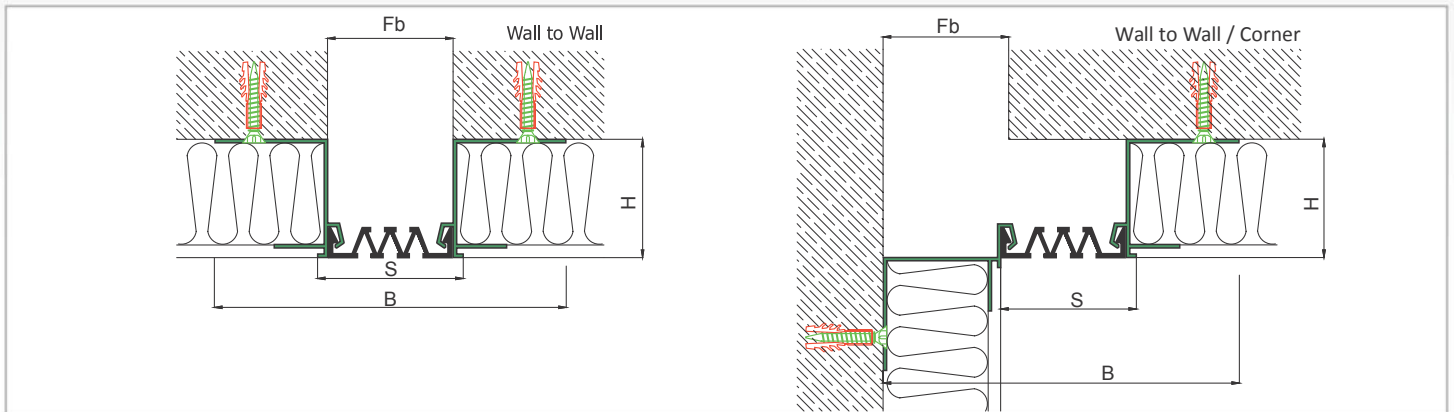

AS A124 flush mounted profile is specially designed for places with insulating board applications and can easily be installed by means of screws to all types of walls. Its ribbed elastomeric gasket gains the profile a remarkable movement ability and slide-in gasket system lets the profile to be used at facades. Profiles up to 150 mm gap are applied with single gasket while the wider ones are with double gaskets joined with a connector profile.

* Visuals are representative and the profile configuration may differ depending on the characteristics requested.

LOCATION	MODEL	GAP (Fb) mm	HEIGHT (H) MM	OVERALL WIDTH (B) mm	VISIBLE WIDTH (S) mm	MOVEMENT (W) mm	LOAD CAPACITY	STANDARD LENGTH (mt)
Wall to Wall	AS A124-030	30	47 / 57	120	38	+10 / - 6	N/A	3
	AS A124-050	50	47 / 57	140	58	+20 / -15	N/A	3
	AS A124-080	80	47 / 57	170	88	+40 / -30	N/A	3
	AS A124-100	100	47 / 57	190	108	+20 / -50	N/A	3
	AS A124-150	150	47 / 57	240	158	+30 / -80	N/A	3
	AS A124-200	200	47 / 57	290	208	+40 / -100	N/A	3
	AS A124-200M	200	47 / 57	290	208	+40 / -100	N/A	3

Note: Please ask for different sizes

 AS A124 200M
 H47D

 AS A124 200
 H47KD

Profil No Profile Number	AS A124 200M	AS A124 200K
Açıklık (Fb) mm Gap (Fb) mm	100	100
Yükseklik (H) mm yaklaşık Coating thickness (H) mm approx	47	47
Hareket Kapasitesi (W) mm yaklaşık Movement capacity (W) mm approx	+40/-100	+40/-100
Renk Color	Alüminyum: Natürel, Fitiller: Siyah, gri, diğer Aluminium: Natural, Inserts: Black, grey, others	
Malzeme Material	Alüminyum, EPDM Kauçuk (siyah), Termoplastik Kauçuk (gri ve diğer) Aluminum, EPDM Rubber (black), Thermoplastic Rubber (grey and others)	
Standart Uzunluk (m) Standard Length (m)	3	