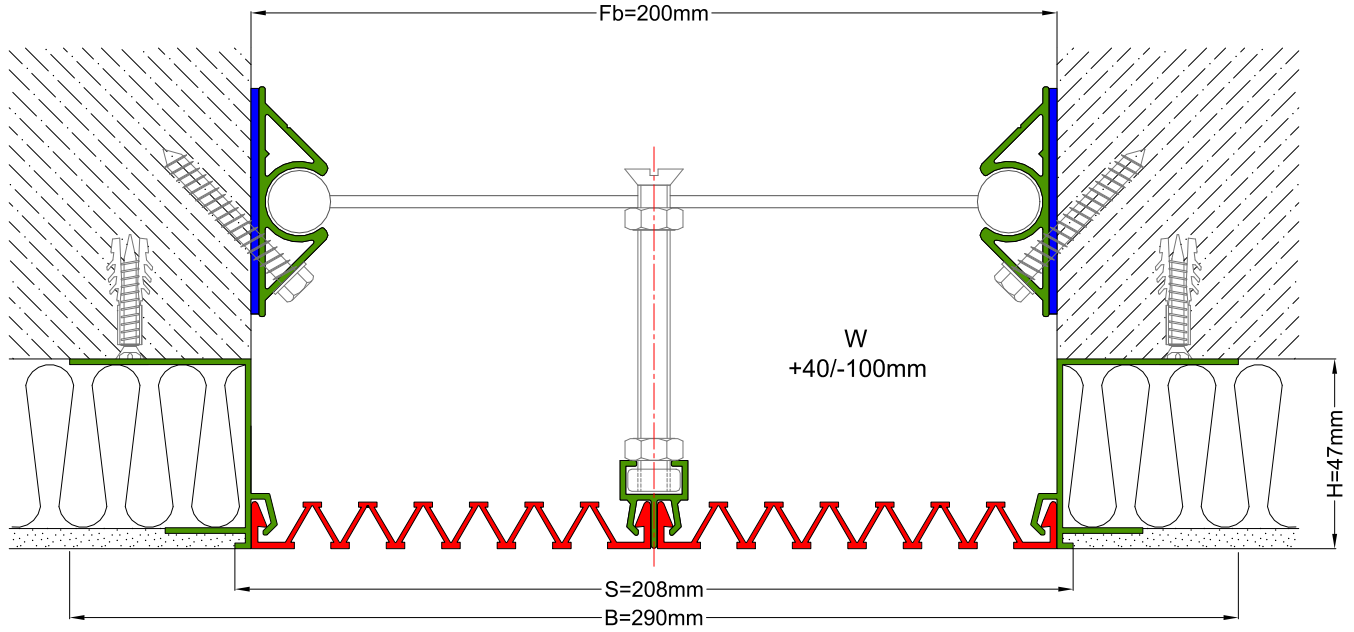

AS A124 flush mounted profile is specially designed for places with insulating board applications and can easily be installed by means of screws to all types of walls. Its ribbed elastomeric gasket gains the profile a remarkable movement ability and slide-in gasket system lets the profile to be used at facades. Profiles up to 150 mm gap are applied with single gasket while the wider ones are with double gaskets joined with a connector profile.

* Visuals are representative and the profile configuration may differ depending on the characteristics requested.

LOCATION	MODEL	GAP (Fb) mm	HEIGHT (H) MM	OVERALL WIDTH (B) mm	VISIBLE WIDTH (S) mm	MOVEMENT (W) mm	LOAD CAPACITY	STANDARD LENGTH (mt)
Wall to Wall	AS A124-030	30	47 / 57	120	38	+10 / - 6	N/A	3
	AS A124-050	50	47 / 57	140	58	+20 / -15	N/A	3
	AS A124-080	80	47 / 57	170	88	+40 / -30	N/A	3
	AS A124-100	100	47 / 57	190	108	+20 / -50	N/A	3
	AS A124-150	150	47 / 57	240	158	+30 / -80	N/A	3
	AS A124-200	200	47 / 57	290	208	+40 / -100	N/A	3
	AS A124-200M	200	47 / 57	290	208	+40 / -100	N/A	3

Note: Please ask for different sizes

 AS A124 200M
 H47D

 AS A124 200
 H47KD

Profil No Profile Number	AS A124 200M	AS A124 200K
Açıklık (Fb) mm Gap (Fb) mm	100	100
Yükseklik (H) mm yaklaşık Coating thickness (H) mm approx	47	47
Hareket Kapasitesi (W) mm yaklaşık Movement capacity (W) mm approx	+40/-100	+40/-100
Renk Color	Alüminyum: Natürel, Fitiller: Siyah, gri, diğer Aluminium: Natural, Inserts: Black, grey, others	
Malzeme Material	Alüminyum, EPDM Kauçuk (siyah), Termoplastik Kauçuk (gri ve diğer) Aluminum, EPDM Rubber (black), Thermoplastic Rubber (grey and others)	
Standart Uzunluk (m) Standard Length (m)	3	