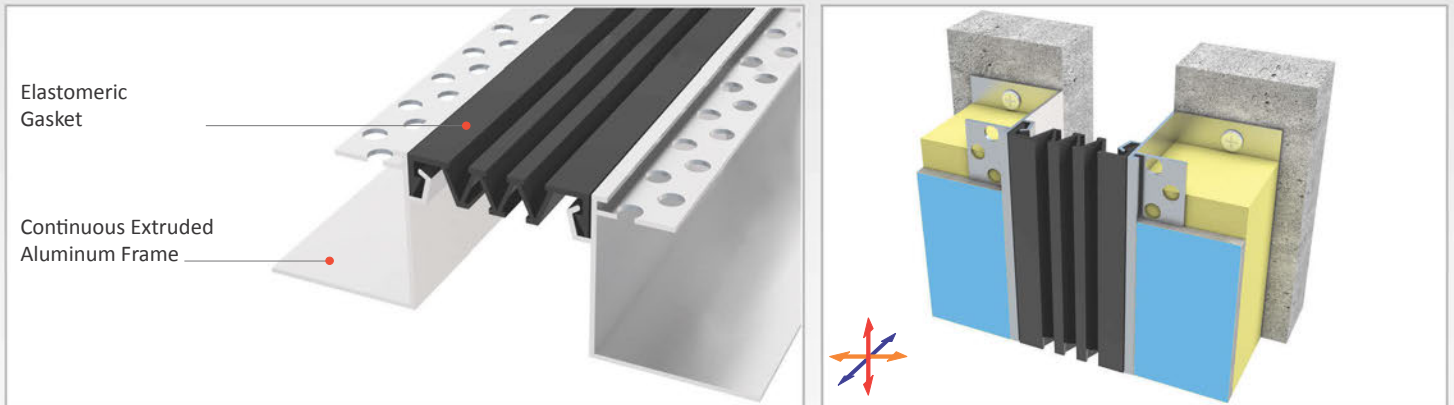

AS A124 flush mounted profile is specially designed for places with insulating board applications and can easily be installed by means of screws to all types of walls. Its ribbed elastomeric gasket gains the profile a remarkable movement ability and slide-in gasket system lets the profile to be used at facades. Profiles up to 150 mm gap are applied with single gasket while the wider ones are with double gaskets joined with a connector profile.

- Application Areas** : Outdoor / Wall
- Ideal for** : Shopping Malls, Airports, Residences, Hospitals, Hotels, Commercial & Public Buildings etc.
- Material** : Mill Finish Aluminum (Anodizing optional), EPDM (Only in Black Color) or TPE Gasket
- Aluminum Alloy** : 6063 AA-USA / EN AW 6063
- Optional Supplies** : Fire Barrier, Waterproof EPDM membrane

* Visuals are representative and the profile configuration may differ depending on the characteristics requested.

LOCATION	MODEL	GAP (Fb) mm	HEIGHT (H) MM	OVERALL WIDTH (B) mm	VISIBLE WIDTH (S) mm	MOVEMENT (W) mm	LOAD CAPACITY	STANDARD LENGTH (mt)
Wall to Wall	AS A124-030	30	47 / 57	120	38	+10 / - 6	N/A	3
	AS A124-050	50	47 / 57	140	58	+20 / -15	N/A	3
	AS A124-080	80	47 / 57	170	88	+40 / -30	N/A	3
	AS A124-100	100	47 / 57	190	108	+20 / -50	N/A	3
	AS A124-150	150	47 / 57	240	158	+30 / -80	N/A	3
	AS A124-200	200	47 / 57	290	208	+40 / -100	N/A	3
	AS A124-200M	200	47 / 57	290	208	+40 / -100	N/A	3