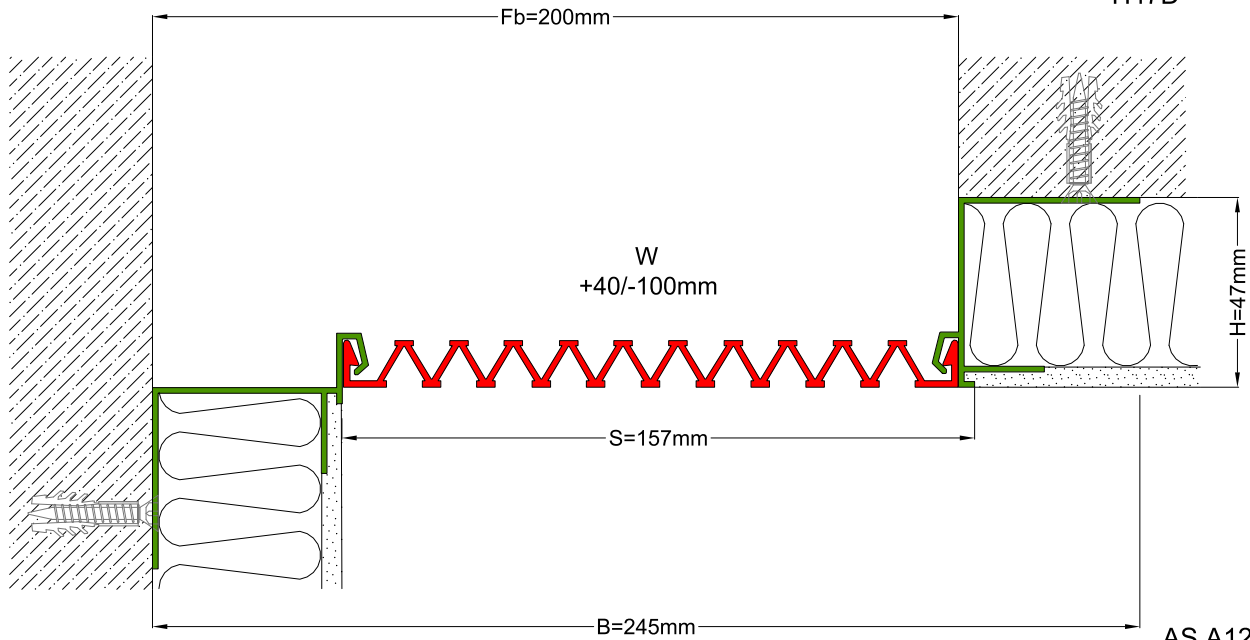

AS A124 flush mounted profile is specially designed for places with insulating board applications and can easily be installed by means of screws to all types of walls. Its ribbed elastomeric gasket gains the profile a remarkable movement ability and slide-in gasket system lets the profile to be used at facades. Profiles up to 150 mm gap are applied with single gasket while the wider ones are with double gaskets joined with a connector profile.

* Visuals are representative and the profile configuration may differ depending on the characteristics requested.

LOCATION	MODEL	GAP (Fb) mm	HEIGHT (H) MM	OVERALL WIDTH (B) mm	VISIBLE WIDTH (S) mm	MOVEMENT (W) mm	LOAD CAPACITY	STANDARD LENGTH (mt)
Wall to Wall	AS A124-030	30	47 / 57	120	38	+10 / - 6	N/A	3
	AS A124-050	50	47 / 57	140	58	+20 / -15	N/A	3
	AS A124-080	80	47 / 57	170	88	+40 / -30	N/A	3
	AS A124-100	100	47 / 57	190	108	+20 / -50	N/A	3
	AS A124-150	150	47 / 57	240	158	+30 / -80	N/A	3
	AS A124-200	200	47 / 57	290	208	+40 / -100	N/A	3
	AS A124-200M	200	47 / 57	290	208	+40 / -100	N/A	3

Note: Please ask for different sizes

 AS A124 200M
 H47D

 AS A124 200
 H47KD

Profil No Profile Number	AS A124 200M	AS A124 200K
Açıklık (Fb) mm Gap (Fb) mm	100	100
Yükseklik (H) mm yaklaşık Coating thickness (H) mm approx	47	47
Hareket Kapasitesi (W) mm yaklaşık Movement capacity (W) mm approx	+40/-100	+40/-100
Renk Color	Alüminyum: Natürel, Fitiller: Siyah, gri, diğer Aluminium: Natural, Inserts: Black, grey, others	
Malzeme Material	Alüminyum, EPDM Kauçuk (siyah), Termoplastik Kauçuk (gri ve diğer) Aluminum, EPDM Rubber (black), Thermoplastic Rubber (grey and others)	
Standart Uzunluk (m) Standard Length (m)	3	